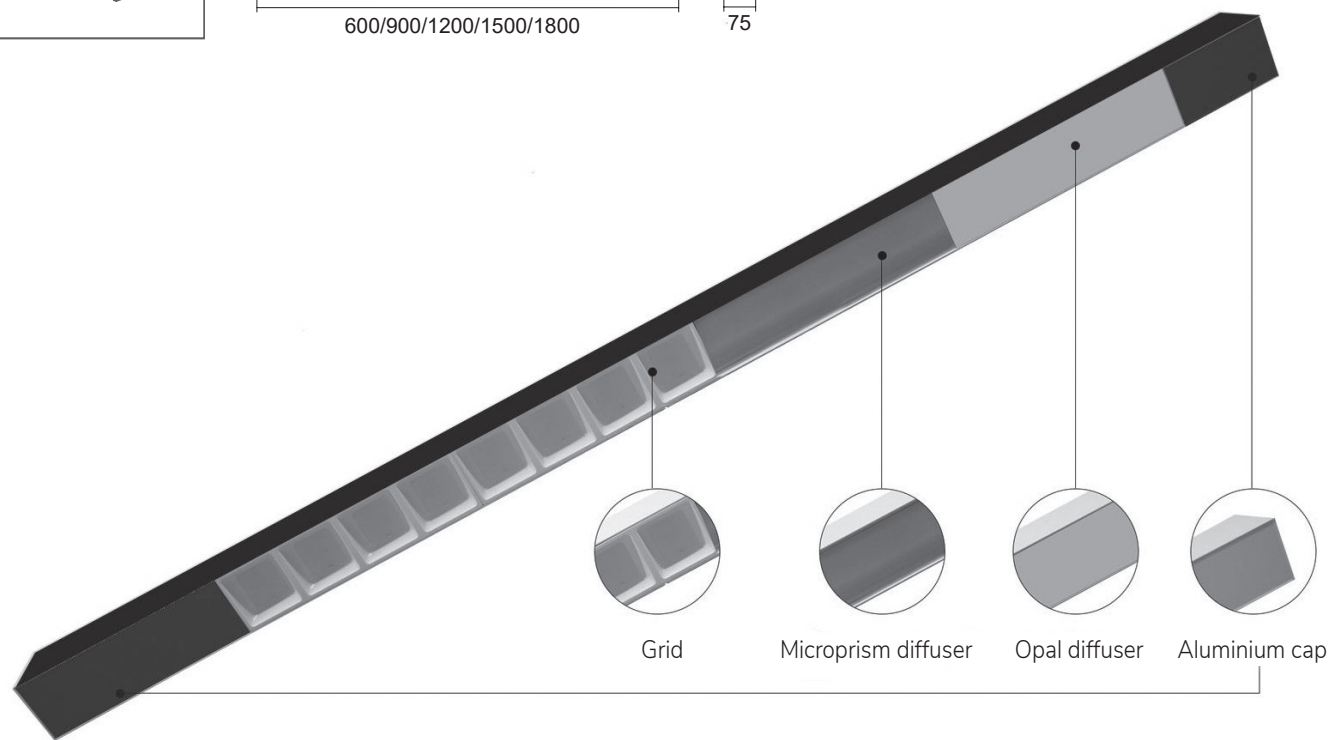

Grid

Microprism diffuser

Opal diffuser

Aluminium cap