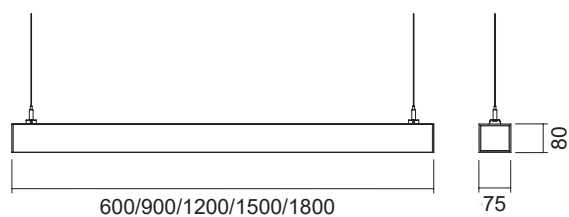

Grid

Microprism diffuser

Opal diffuser

Aluminium cap