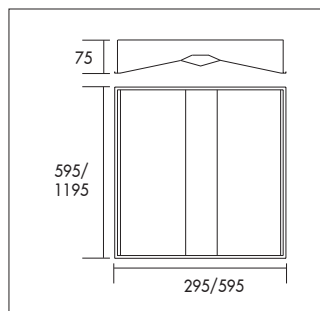

Wattage Watts	Kleur Colour	Lumen Lumen	CRI (Ra) CRI (Ra)	Breedte (mm) Width (mm)	Lengte (mm) Length (mm)	Hoogte (mm) Height (mm)	Gewicht (kg) Weight (kg)	Noodvoorz. (u) Emergency (h)	Artikel nr. Article no.	Dali Dali	EasySense EasySense
26w	3000k	3135	>80	595	595	75	3,25	1/3	29511MA.26.30	29511MA.26.32	29511MA.26.37
33w	3000k	3895	>80	595	595	75	3,25	1/3	29511MA.33.30	29511MA.33.32	29511MA.33.37
38w	3000k	4465	>80	595	595	75	3,25	1/3	29511MA.38.30	29511MA.38.32	29511MA.38.37
26w	3000k	3135	>80	295	1195	75	3,25	1/3	29511MB.26.30	29511MB.26.32	29511MB.26.37
33w	3000k	3895	>80	295	1195	75	3,25	1/3	29511MB.33.30	29511MB.33.32	29511MB.33.37
38w	3000k	4465	>80	295	1195	75	3,25	1/3	29511MB.38.30	29511MB.38.32	29511MB.38.37
26w	4000k	3300	>80	595	595	75	3,25	1/3	29511MA.26.40	29511MA.26.42	29511MA.26.47
33w	4000k	4100	>80	595	595	75	3,25	1/3	29511MA.33.40	29511MA.33.42	29511MA.33.47
38w	4000k	4700	>80	595	595	75	3,25	1/3	29511MA.38.40	29511MA.38.42	29511MA.38.47
26w	4000k	3300	>80	295	1195	75	3,25	1/3	29511MB.26.40	29511MB.26.42	29511MB.26.47
33w	4000k	4100	>80	295	1195	75	3,25	1/3	29511MB.33.40	29511MB.33.42	29511MB.33.47
38w	4000k	4700	>80	295	1195	75	3,25	1/3	29511MB.38.40	29511MB.38.42	29511MB.38.47

* Lichtstroom van armatuur, tolerantie van +/- 10%

* Luminaire luminous flux, tolerance of +/- 10%

Opties:

- Daglichtregeling
- Bewegingsmelder
- Daglichtregeling & bewegingssensor
- GST18i3® connector + BST14i2 connector
- GST18i5® connector
- Andere RAL kleur

Optional:

- Daylight control sensor
- Motion sensor
- Daylight control & motion sensor
- GST18i3® connector + BST14i2 connector
- GST18i5® connector
- Different RAL colour

29511MA.26.30

26w 3000k 3135lm
ηLB 100%