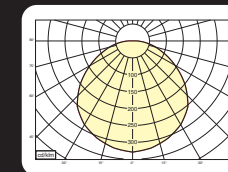

Options:

- 2700k or 6000k available on request

CIRN121S.3
4W 3000K 350lm
ηLB 100%