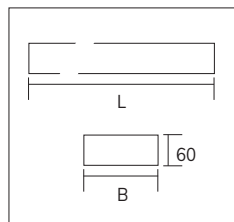

Highly durable dustproof luminaire surface mounted. Housing made of silver grey painted (RAL 9006) sheet metal with opal diffuser with wide beam angle >95°.

Resistant to external mechanical influences. Therefore very suitable for offices, classrooms and other working areas where there are high demands for robustness lighting. Low maintenance and high life expectancy (50.000 hours L90B20). Colour stability, Mac Adam <3. Warranty 5 years.

Wattage Watts	Kleur Colour	Lumen Lumen	L (mm) L (mm)	B (mm) W (mm)	H (mm) H (mm)	kg kg	Noodvoorz. (u) Emergency (h)	Artikel nr. Article no.	Dali Dali
17w	3000k	1455	720	207	60	4	1/3	28546G.1730	28546G.1732
32w	3000k	2675	1280	207	60	6	1/3	28546G.3230	28546G.3232
40w	3000k	3288	1560	207	60	7	1/3	28546G.4030	28546G.4032
17w	4000k	1529	720	207	60	4	1/3	28546G.1740	28546G.1740
32w	4000k	2817	1280	207	60	6	1/3	28546G.3240	28546G.3242
40w	4000k	3461	1560	207	60	7	1/3	28546G.4040	28546G.4042

* Lichtstroom van armatuur, tolerantie van +/- 10%

* Luminaire luminous flux, tolerance of +/- 10%

Opties:

- Daglicht en bewegingsregeling ingebouwd in de diffuser
- EasySense Sensor
- 6500k
- CRI > 90
- Andere RAL kleur

Options:

- Daylight and motion control sensor build into the diffuser
- EasySense Sensor
- 6500k
- CRI > 90
- Different RAL colour