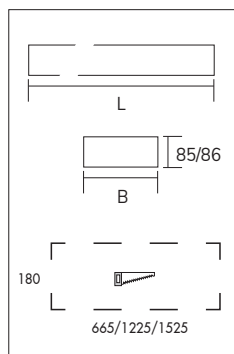

Highly durable dustproof recessed luminaire. Housing made of silver grey painted (RAL 9006) sheet metal with opal diffuser with wide beam angle >95°.

Resistant to external mechanical influences. Therefore very suitable for offices, classrooms and other working areas where there are high demands for robustness lighting. Low maintenance and high life expectancy (50.000 hours L90B20). Colour stability, Mac Adam <3. Warranty 5 years.

Wattage Watts	Kleur Colour	Lumen Lumen	L (mm) L (mm)	B (mm) W (mm)	H (mm) H (mm)	kg	Noodvoorz. (u) Emergency (h)	Artikel nr. Article no.	Dali Dali
17w	3000k	1455	685	200	85	4	1/3	28544G.1730	28544G.1732
32w	3000k	2675	1245	200	85	6	1/3	28544G.3230	28544G.3232
40w	3000k	3288	1545	200	86	7	1/3	28544G.4030	28544G.4030
17w	4000k	1529	685	200	85	4	1/3	28544G.1740	28544G.1742
32w	4000k	2817	1245	200	85	6	1/3	28544G.3240	28544G.3242
40w	4000k	3461	1545	200	86	7	1/3	28544G.4040	28544G.4042

* Lichtstroom van armatuur, tolerantie van +/- 10%

* Luminaire luminous flux, tolerance of +/- 10%

Opties:

- Daglicht en bewegingsregeling ingebouwd in de diffuser
- EasySense Sensor
- 6500k
- CRI > 90
- Andere RAL kleur

Options:

- Daylight and motion control sensor build into the diffuser
- EasySense Sensor
- 6500k
- CRI > 90
- Different RAL colour