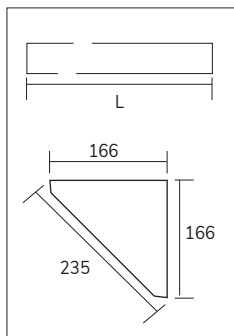

Highly durable dustproof luminaire surface mounted. Housing made of silver grey painted (RAL 9006) sheet metal with opal diffuser with wide beam angle >95°.

Resistant to external mechanical influences. Therefore very suitable for offices, classrooms and other working areas where there are high demands for robustness lighting. Low maintenance and high life expectancy (50.000 hours L90B20). Colour stability, Mac Adam <3. Warranty 5 years.

Wattage Watts	Kleur Colour	Lumen Lumen	L (mm) L (mm)	B (mm) W (mm)	H (mm) H (mm)	kg kg	Noodvoorz. (u) Emergency (h)	Artikel nr. Article no.	Dali Dali
17w	3000k	1455	720	166	166	5	1/3	28545G.1730	28545G.1732
32w	3000k	2675	1280	166	166	8	1/3	28545G.3230	28545G.3232
40w	3000k	3288	1560	166	166	10	1/3	28545G.4030	28545G.4032
17w	4000k	1529	720	166	166	5	1/3	28545G.1740	28545G.1742
32w	4000k	2817	1280	166	166	8	1/3	28545G.3240	28545G.3242
40w	4000k	3461	1560	166	166	10	1/3	28545G.4040	28545G.4042

* Lichtstroom van armatuur, tolerantie van +/- 10%

* Luminaire luminous flux, tolerance of +/- 10%