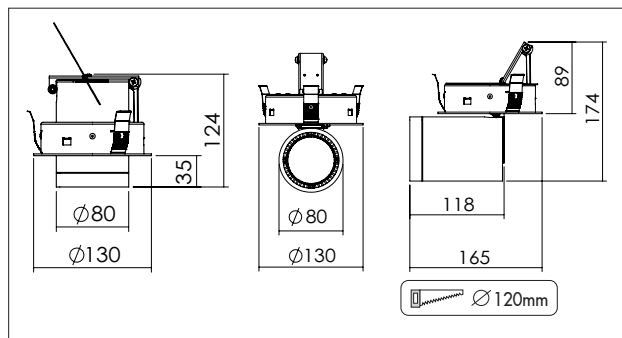

* Lichtstroom van armatuur, tolerantie van +/- 10%

* Luminaire luminous flux, tolerance of +/- 10%