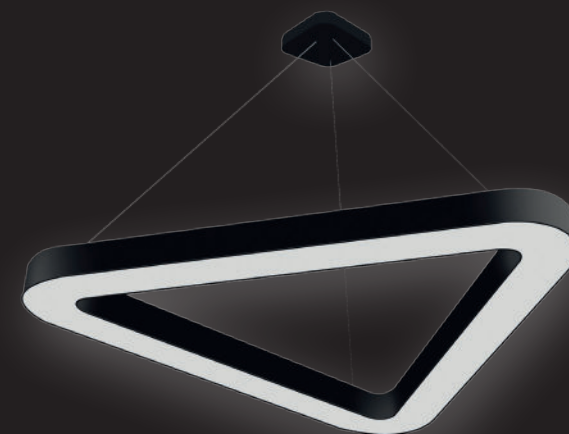

Triangular suspended LED luminaire with minimalistic design and direct/indirect beam angle. Housing made of aluminium profile painted in white (RAL 9003) or black (RAL 9005). Supplied including ceiling cap and 3 steelcables (1m) and wire (3,5m). Suitable for shopping centres, hotels and offices. Low maintenance and high life expectancy (50.000 hours L80B10). Colour stability, Mac Adam <3. Warranty 5 years.

Opaal / Opal

Wattage Watts	Kleur Colour	Lumen* Lumen*	CRI CRI	Afmeting (mm) Size (mm)	H (mm) H (mm)	B (mm) W (mm)	Gewicht (kg) Weight (kg)	Artikel nr. Article no.	Dali Dali
60w+16w	3000k	7460	>80	900x900x900	82	80	5,4	27121OP_90030	27121OP_90032
80w+22w	3000k	9880	>80	1200x1200x1200	82	80	7,2	27121OP_120030	27121OP_120032
70w+20w	3000k	8980	>80	930x640x1140	82	80	7,2	27121OP_93030	27121OP_93032
95w+29w	3000k	12.370	>80	1315x830x1630	82	80	8,6	27121OP_131530	27121OP_131532
115w+39w	3000k	15.370	>80	1615x1025x2040	82	80	8,6	27121OP_161530	27121OP_161532
60w+16w	4000k	7835	>80	900x900x900	82	80	5,4	27121OP_90040	27121OP_90042
80w+22w	4000k	10.375	>80	1200x1200x1200	82	80	7,2	27121OP_120040	27121OP_120042
70w+20w	4000k	9430	>80	930x640x1140	82	80	7,2	27121OP_93040	27121OP_93042
95w+29w	4000k	12.990	>80	1315x830x1630	82	80	8,6	27121OP_131540	27121OP_131542
115w+39w	4000k	16.140	>80	1615x1025x2040	82	80	8,6	27121OP_161540	27121OP_16152

* Lichtstroom van armatuur, tolerantie van +/- 10%

* Luminaire luminous flux, tolerance of +/- 10%

_ W=wit / B=zwart

_ W=white / B=black

Opties:

- Indirecte lichtbundel RGB dimbaar 0-100%

Options:

- Uplight RGB dimming 0-100%