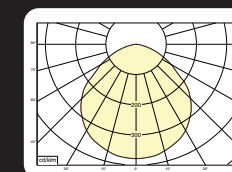

Accessories:

- Motion Sensor
- Remote control
- Surface mounting handle