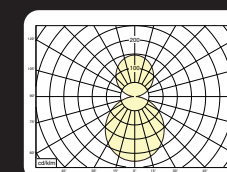

Koppelstuk/Connector

21024GC.47.30

47w 3000k 5052lm

54%up 46% down ηLB 100%

21024W.set (wit/white)

21024G.set (grijs/grey)

melis lighting