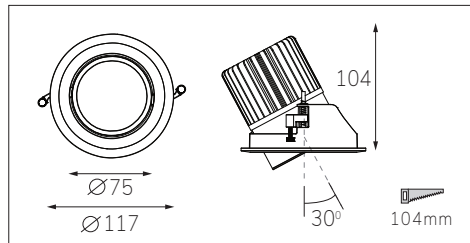

Round tiltable LED downlight for powerful accent lighting. Rotates through 350° and pivots through 30°. Faceted glossy 99,98% aluminium reflector with clear tempered glass diffuser. Very suitable as spot light in shops, hotels and restaurants. Standard available in RAL9003 (white) or RAL 9005 (black). Direct connection to 220-240VAC. Low maintenance and high life expectancy (50.000 hours L90B10). Colour stability, Mac Adam <3. Fast and easy mounting with springs. Five years warranty.

Wattage Watts	Kleur Colour	Lumen* Lumen*	CRI CRI	Graden Degree	Gewicht (kg) Weight (kg)	Noodvoorz. (u) Emergency (h)	Artikel nr. Article no.	Dali
9w	3000k	1200	>80	24°	1,6	1/3	61164W.09.24.30	61164W.09.24.32
13w	3000k	1620	>80	24°	1,6	1/3	61164W.13.24.30	61164W.13.24.32
19w	3000k	2230	>80	24°	1,6	1/3	61164W.19.24.30	61164W.19.24.32
28w	3000k	3150	>80	24°	1,6	1/3	61164W.28.24.30	61164W.28.24.32
9w	4000k	1260	>80	24°	1,6	1/3	61164W.09.24.40	61164W.09.24.42
13w	4000k	1700	>80	24°	1,6	1/3	61164W.13.24.40	61164W.13.24.42
19w	4000k	2340	>80	24°	1,6	1/3	61164W.19.24.40	61164W.19.24.42
28w	4000k	3310	>80	24°	1,6	1/3	61164W.28.24.40	61164W.28.24.42

* Lichtstroom van armatuur, tolerantie van +/- 10%

* Luminaire luminous flux, tolerance of +/- 10%

Opties:

- 1,5 meter snoer met 3-polige Schuko stekker
- 0,5 meter snoer + GST18i3® connector (niet - dimbaar)
- 0,5 meter snoer + GST18i3® and BST14i2 connector (dim)
- 0,5 meter snoer + GST18i5® Blue connector male (dim)

Options:

- 1,5m cable with Schuko 3-pin plug
- 0,5 meter cable + GST18i3® connector (non - dimmable)
- 0,5 meter cable + GST18i3® and BST14i2 connector (dim)
- 0,5 meter cable + GST18i5® Blue connector male (dim)

61164W.09.24.30

9w 3000K

1200 lumen 24°