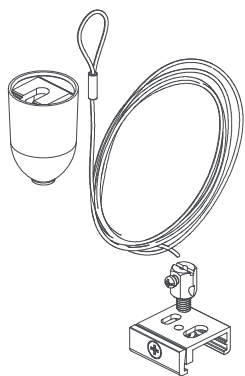

Omschrijving
Description

Kleur
Colour

Drie fasen
Three phase

Suspension kit 1,5m white + clamp + rosans(wire adjustable on clamp)	□	68066W.ADJ.1,5
Suspension kit 1,5m black + clamp + rosans(wire adjustable on clamp)	■	68066B.ADJ.1,5
Suspension kit 1,5m grey + clamp + rosans(wire adjustable on clamp)	■	68066G.ADJ.1,5
Suspension kit 3m white + clamp + rosans(wire adjustable on clamp)	□	68066W.ADJ.3
Suspension kit 3m black + clamp + rosans(wire adjustable on clamp)	■	68066B.ADJ.3
Suspension kit 3m grey + clamp + rosans(wire adjustable on clamp)	■	68066G.ADJ.3
Suspension kit 5m white + clamp + rosans(wire adjustable on clamp)	□	68066W.ADJ.5
Suspension kit 5m black + clamp + rosans(wire adjustable on clamp)	■	68066B.ADJ.5
Suspension kit 5m grey + clamp + rosans(wire adjustable on clamp)	■	68066G.ADJ.5