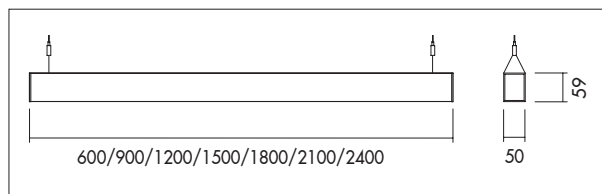

* Lichtstroom van armatuur, tolerantie van +/- 10%

* Luminaire luminous flux, tolerance of +/- 10%

Opties:

- Geïntegreerde bewegingssensor
- Corridor functie
- EasySense-sensor