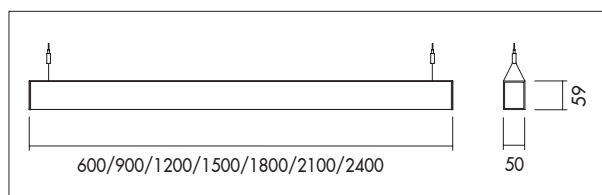

* Lichtstroom van armatuur, tolerantie van +/- 10%

* Luminaire luminous flux, tolerance of +/- 10%

Opties:

- Geïntegreerde bewegingssensor
- Corridor functie
- EasySense-sensor