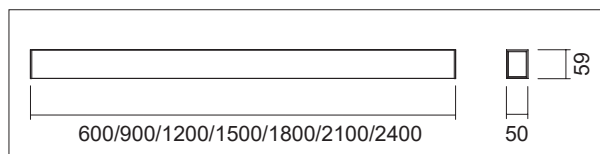

* Lichtstroom van armatuur, tolerantie van +/- 10%

* Luminaire luminous flux, tolerance of +/- 10%

61190WM.1430D
14w 3000k 1610lm
ηLB 100%