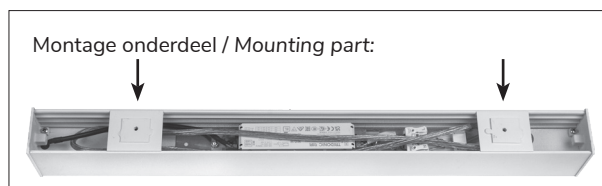

Wattage Watts	Kleur Colour	Lumen Lumen	Lengte (mm) Length (mm)	Breedte (mm) Width (mm)	Hoogte (mm) Height (mm)	kg	Noodvoorz. (u) Emergency (h)	Dali Dali	Casambi Casambi
20w	2700-6500k	2400	600	50	59	0,9	1/3	61190WM.20TW2D	61190WM.20TW5D
30w	2700-6500k	3600	900	50	59	1,3	1/3	61190WM.30TW2D	61190WM.30TW5D
39w	2700-6500k	4680	1200	50	59	1,7	1/3	61190WM.39TW2D	61190WM.39TW5D
49w	2700-6500k	5880	1500	50	59	2,1	1/3	61190WM.49TW2D	61190WM.49TW5D
59w	2700-6500k	7080	1800	50	59	2,5	1/3	61190WM.59TW2D	61190WM.59TW5D
69w	2700-6500k	8280	2100	50	59	3,0	1/3	61190WM.69TW2D	61190WM.69TW5D
79w	2700-6500k	9480	2400	50	59	3,4	1/3	61190WM.79TW2D	61190WM.79TW5D

Opaal / Opal

Wattage Watts	Kleur Colour	Lumen Lumen	Lengte (mm) Length (mm)	Breedte (mm) Width (mm)	Hoogte (mm) Height (mm)	kg	Noodvoorz. (u) Emergency (h)	Dali Dali	Casambi Casambi
20w	2700-6500k	2280	600	50	59	0,9	1/3	61190WP.20TW2D	61190WP.20TW5D
30w	2700-6500k	3420	900	50	59	1,3	1/3	61190WP.30TW2D	61190WP.30TW5D
39w	2700-6500k	4445	1200	50	59	1,7	1/3	61190WP.39TW2D	61190WP.39TW5D
49w	2700-6500k	5585	1500	50	59	2,1	1/3	61190WP.49TW2D	61190WP.49TW5D
59w	2700-6500k	6725	1800	50	59	2,5	1/3	61190WP.59TW2D	61190WP.59TW5D
69w	2700-6500k	7865	2100	50	59	3,0	1/3	61190WP.69TW2D	61190WP.69TW5D
79w	2700-6500k	9005	2400	50	59	3,4	1/3	61190WP.79TW2D	61190WP.79TW5D

* Lichtstroom van armatuur, tolerantie van +/- 10%

* Luminaire luminous flux, tolerance of +/- 10%