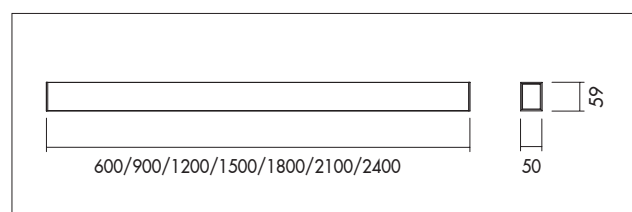

* Lichtstroom van armatuur, tolerantie van +/- 10%

* Luminaire luminous flux, tolerance of +/- 10%

Opties:

- Geïntegreerde bewegingssensor
- Corridor functie
- EasySense-sensor

Options:

- Integrated motionsensor
- Corridor function
- EasySense-sensor

61039WM.1430DI
14w+13w 3000k 1610+1495lm
ηLB 100%