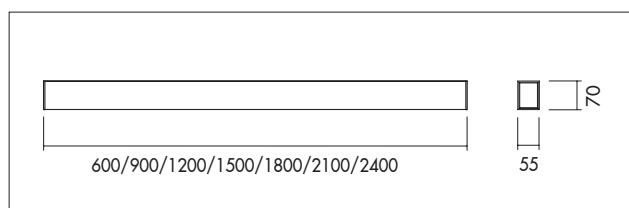

* Lichtstroom van armatuur, tolerantie van +/- 10%

* Luminaire luminous flux, tolerance of +/- 10%

Opties:

- Geïntegreerde bewegingssensor
- Corridor functie
- EasySense-sensor

Options:

- Integrated motionsensor
- Corridor function
- EasySense-sensor