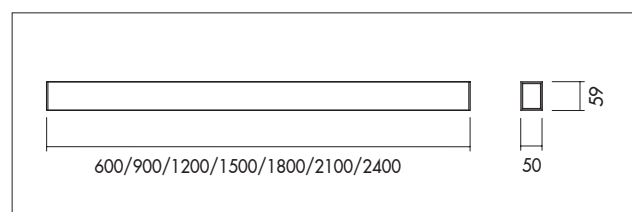

* Lichtstroom van armatuur, tolerantie van +/- 10%

* Luminaire luminous flux, tolerance of +/- 10%

Opties:

- Geïntegreerde bewegingssensor
- Corridor functie
- EasySense-sensor

Options:

- Integrated motionsensor
- Corridor function
- EasySense-sensor

61039BM.1430DI
14w+13w 3000k 1610+1495lm
ηLB 100%