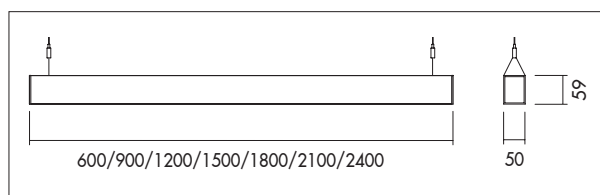

* Lichtstroom van armatuur, tolerantie van +/- 10%

* Luminaire luminous flux, tolerance of +/- 10%

Opties:

- Geïntegreerde bewegingssensor
- Corridor functie
- EasySense-sensor