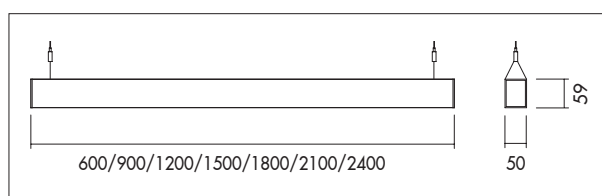

* Lichtstroom van armatuur, tolerantie van +/- 10%

* Luminaire luminous flux, tolerance of +/- 10%

Opties:

- Geïntegreerde bewegingssensor
- Corridor functie
- EasySense-sensor