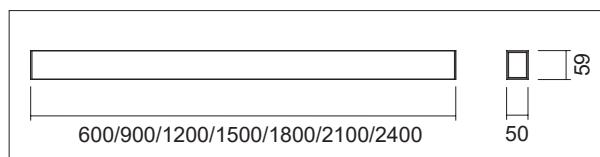

* Lichtstroom van armatuur, tolerantie van +/- 10%

* Luminaire luminous flux, tolerance of +/- 10%

61190BM.1430D
14w 3000k 1610lm
ηLB 100%