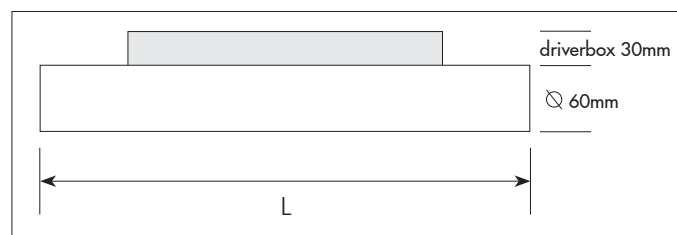

Elegant slim surface mounted LED luminaire. Housing made out of extruded aluminium. Equipped with high quality wide angle (270°) opal diffuser. Suitable for schools, offices, reception areas, and galleries. All electronic components inside the housing. Low maintenance and high life expectancy (50.000 hours L80B10). Colour stability, Mac Adam <3. Warranty 5 years.

Wattage Watts	Kleur Colour	Lumen Lumen	Lengte (mm) Length (mm)	Diameter (mm) Diameter (mm)	Gewicht (kg) Weight (kg)	Noodvoorz. (u) Emergency (h)	Artikel nr. Article no.	Dali
13w	3000k	1805	600	60	0,5	1/3	61340_13.30	61340_13.32
20w	3000k	2800	900	60	0,7	1/3	61340_20.30	61340_20.32
27w	3000k	3800	1200	60	0,9	1/3	61340_27.30	61340_27.32
34w	3000k	4835	1500	60	1,1	1/3	61340_34.30	61340_34.32
13w	4000k	1900	600	60	0,5	1/3	61340_13.40	61340_13.42
20w	4000k	2950	900	60	0,7	1/3	61340_20.40	61340_20.42
27w	4000k	4000	1200	60	0,9	1/3	61340_27.40	61340_27.42
34w	4000k	5090	1500	60	1,1	1/3	61340_34.40	61340_34.42

* Lichtstroom van armatuur, tolerantie van +/- 10%

* Luminaire luminous flux, tolerance of +/- 10%

_ W=wit / B=zwart / G=grijs

_ W=white / B=black / G=grey

61340_13.30

13w 3000k 1805lm
ηLB 100%

melis lighting