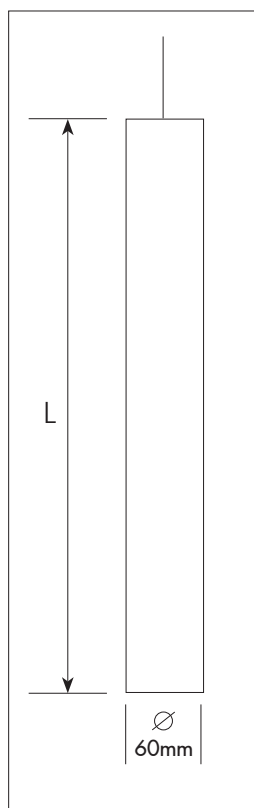

Elegant slim suspended LED luminaire. Housing made out of extruded aluminium. Equipped with high quality wide angle (360°) opal diffuser. Suitable for schools, offices, reception areas, and galleries. All electronic components inside the housing. Delivered including pendant suspension, steel cables (1,5m) and mains cable (2m). External driver in ceiling box. Low maintenance and high life expectancy (50.000 hours L80B10). Colour stability, Mac Adam <3. Warranty 5 years.

Vertikaal / Vertical

Wattage Watts	Kleur Colour	Lumen Lumen	Lengte (mm) Length (mm)	Diameter (mm) Diameter (mm)	Gewicht (kg) Weight (kg)	Noodvoorz. (u) Emergency (h)	Artikel nr. Article no.	Dali Dali
22w	3000k	1800	600	60	0,5	1/3	61342_22.30	61342_22.32
32w	3000k	3200	900	60	0,7	1/3	61342_32.30	61342_32.32
39w	3000k	4100	1200	60	0,9	1/3	61342_39.30	61342_39.32
48w	3000k	5125	1500	60	1,1	1/3	61342_48.30	61342_48.32
22w	4000k	1900	600	60	0,5	1/3	61342_22.40	61342_22.42
32w	4000k	3360	900	60	0,7	1/3	61342_32.40	61342_32.42
39w	4000k	4000	1200	60	0,9	1/3	61342_39.40	61342_39.42
48w	4000k	5380	1500	60	1,1	1/3	61342_48.40	61342_48.42

* Lichtstroom van armatuur, tolerantie van +/- 10%

* Luminaire luminous flux, tolerance of +/- 10%

_ W=wit / B=zwart / G=gris

_ W=white / B=black / G=grey

61342_22.30

22w 3000k 1800lm
ηLB 100%