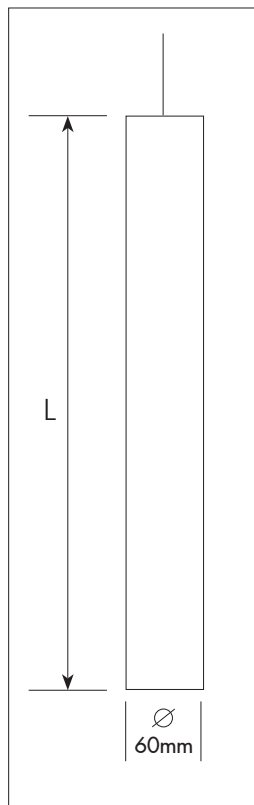

Elegant slim LED pendant. Housing made out of extruded aluminium. Equipped with high quality wide angle (360°) opal diffuser. Suitable for schools, offices, reception areas, and galleries. All electronic components inside the housing. Delivered including pendant suspension, steel cables (1,5m) and mains cable (2m). External driver in ceiling box. Low maintenance and high life expectancy (50.000 hours L80B10). Colour stability, Mac Adam <3. Warranty 5 years.

Vertikaal / Vertical

Wattage Watts	Kleur Colour	Lumen Lumen	Lengte (mm) Length (mm)	Diameter (mm) Diameter (mm)	Gewicht (kg) Weight (kg)	Noodvoorz. (u) Emergency (h)	Artikel nr. Article no.	Dali Dali
13w	3000k	1755	600	60	0,5	1/3	61342_13.30	61342_13.32
20w	3000k	2700	900	60	0,7	1/3	61342_20.30	61342_20.32
27w	3000k	3645	1200	60	0,9	1/3	61342_27.30	61342_27.32
34w	3000k	4590	1500	60	1,1	1/3	61342_34.30	61342_34.32
13w	4000k	1845	600	60	0,5	1/3	61342_13.40	61342_13.42
20w	4000k	2835	900	60	0,7	1/3	61342_20.40	61342_20.42
27w	4000k	3830	1200	60	0,9	1/3	61342_27.40	61342_27.42
34w	4000k	4820	1500	60	1,1	1/3	61342_34.40	61342_34.42

* Lichtstroom van armatuur, tolerantie van +/- 10%

* Luminaire luminous flux, tolerance of +/- 10%

_ W=wit / B=zwart / G=grijs

_ W=white / B=black / G=grey

61342_13.30

13w 3000k 1755lm
ηLB 100%