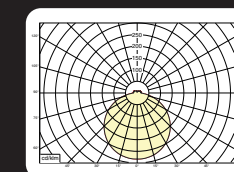

OPBOUW ARMATUREN SURFACE MOUNTED LUMINAIRES

61236.M.25.30
25w 3000K 2995lm
ηLB 100%

melis lighting