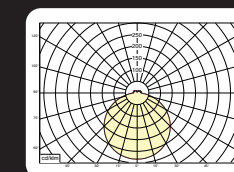

OPBOUW ARMATUREN SURFACE MOUNTED LUMINAIRES

61236.M.25.30
25w 3000K 2995lm
ηLB 100%

melis lighting