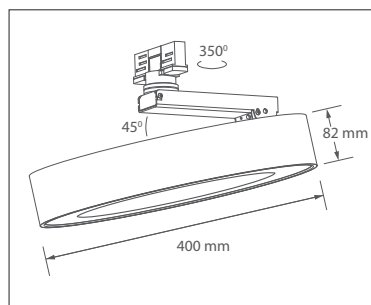

Round track LED luminaire with minimalistic design. Housing made of aluminium profile painted in white (RAL 9003) black (RAL 9005) or silver grey (RAL 9006). 350° rotatable and 45° tiltable. Suitable for shopping centres, hotels and offices. Low maintenance and high life expectancy (50.000 hours L80B10). Colour stability, Mac Adam <3. Warranty 5 years.

Micro Prisma / Micro Prism

Wattage Watts	Kleur Colour	Lumen* Lumen*	CRI CRI	Diameter (mm) Diameter (mm)	Hoogte (mm) Height (mm)	kg kg	Artikel nr. Article no.	Dali Dali
26w	3000k	2184	>80	400	82	2,7	26009MPT_40030	26009MPT_40032
26w	4000k	2290	>80	400	82	2,7	26009MPT_40040	26009MPT_40042

Opaal / Opal

Wattage Watts	Kleur Colour	Lumen* Lumen*	CRI CRI	Diameter (mm) Diameter (mm)	Hoogte (mm) Height (mm)	kg kg	Artikel nr. Article no.	Dali Dali
26w	3000k	2074	>80	400	82	2,7	26009OPT_40030	26009OPT_40032
26w	4000k	2175	>80	400	82	2,7	26009OPT_40040	26009OPT_40042

* Lichtstroom van armatuur, tolerantie van +/- 10%

* Luminaire luminous flux, tolerance of +/- 10%

_ W=wit / B=zwart / G=grijs

_ W=white / B=black / G=grey