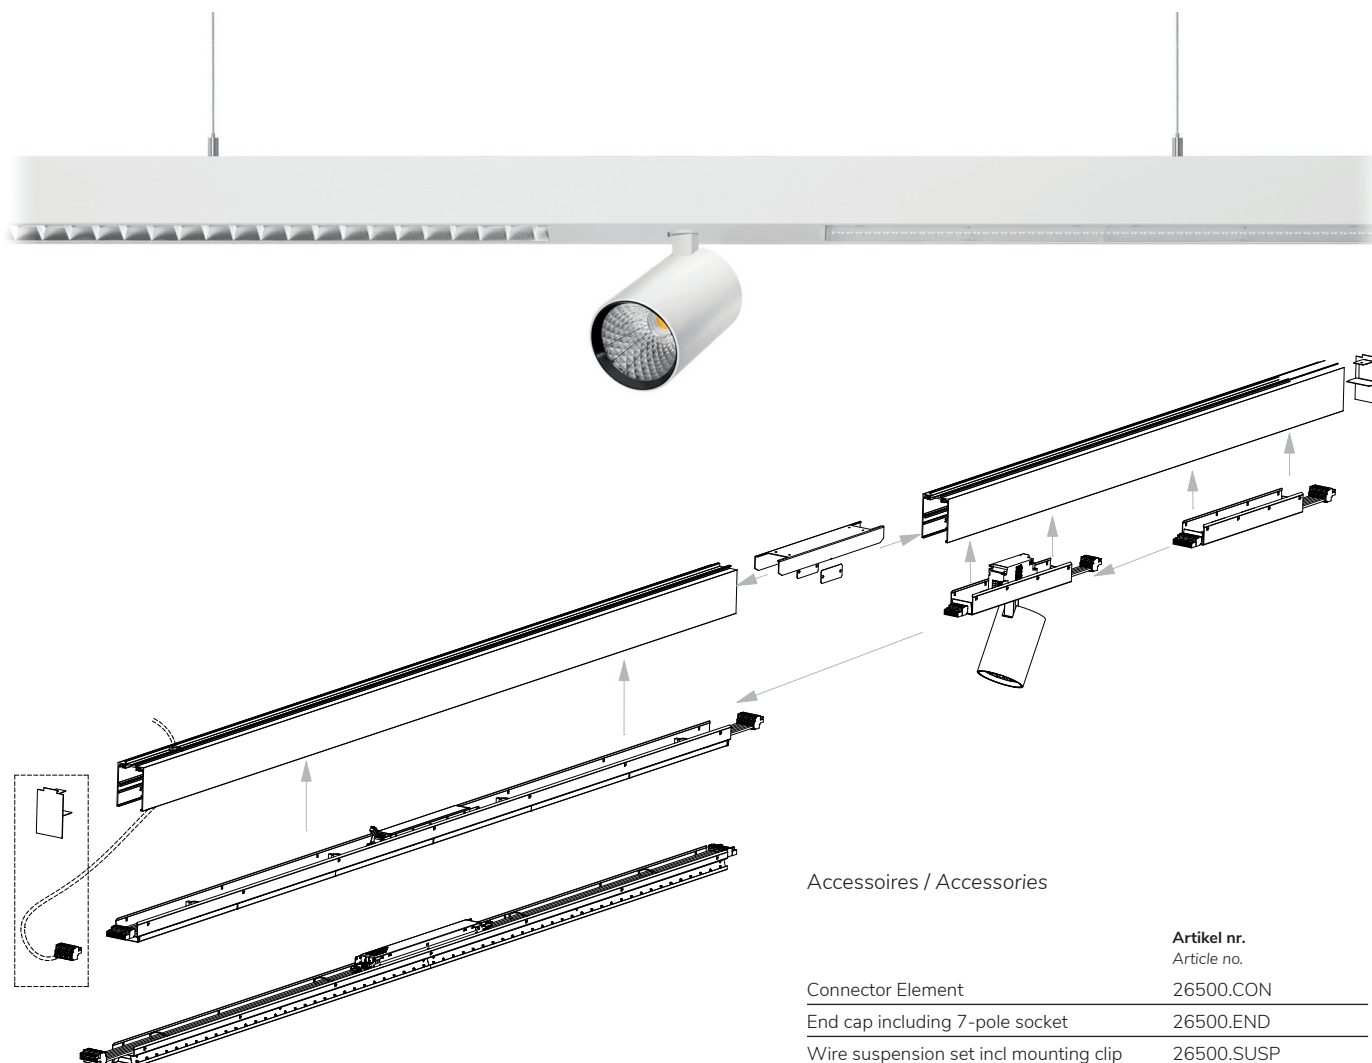

Elegant slim suspended LED luminaire. Housing made out of extruded aluminium painted white (RAL 9003) or black (RAL 9005). All fixtures, both Symmetrical and Asymmetrical, are fitted with PMMA lenses. The Louvre version has a Miro reflector. Suitable for schools, offices, reception areas, and galleries. All electronic components inside the housing. Delivered including pendant suspension, steel cables (1,5m) and mains cable (2m). Low maintenance and high life expectancy (50.000 hours L80B10). Colour stability, Mac Adam <3. Warranty 5 years.

\* Lichtstroom van armatuur, tolerantie van +/- 10%

\* Luminaire luminous flux, tolerance of +/- 10%

\_ W=wit / B=zwart

\_ W=white / B=black

Accessoires / Accessories

	Artikel nr. Article no.
Connector Element	26500.CON
End cap including 7-pole socket	26500.END
Wire suspension set incl mounting clip	26500.SUSP
<hr/>	
White 1/2ft cover plate (283mm)	26500W.COVER1/2
White 1ft cover plate (566mm)	26500W.COVER1
Grey 1/2ft cover plate (283mm)	26500G.COVER1/2
Grey 1ft cover plate (566mm)	26500G.COVER1
Black 1/2ft cover plate (283mm)	26500B.COVER1/2
Black 1ft cover plate (566mm)	26500B.COVER1
<hr/>	
White Mounting Rail 4ft	26500W.RAIL4
White Mounting Rail 6ft	26500W.RAIL6
Grey Mounting Rail 4ft	26500G.RAIL4
Grey Mounting Rail 6ft	26500G.RAIL6
Black Mounting Rail 4ft	26500B.RAIL4
Black Mounting Rail 6ft	26500B.RAIL6
<hr/>	
L-Connector	26500.L-CON
T-Connector	26500.T-CON
X-Connector	26500.X-CON