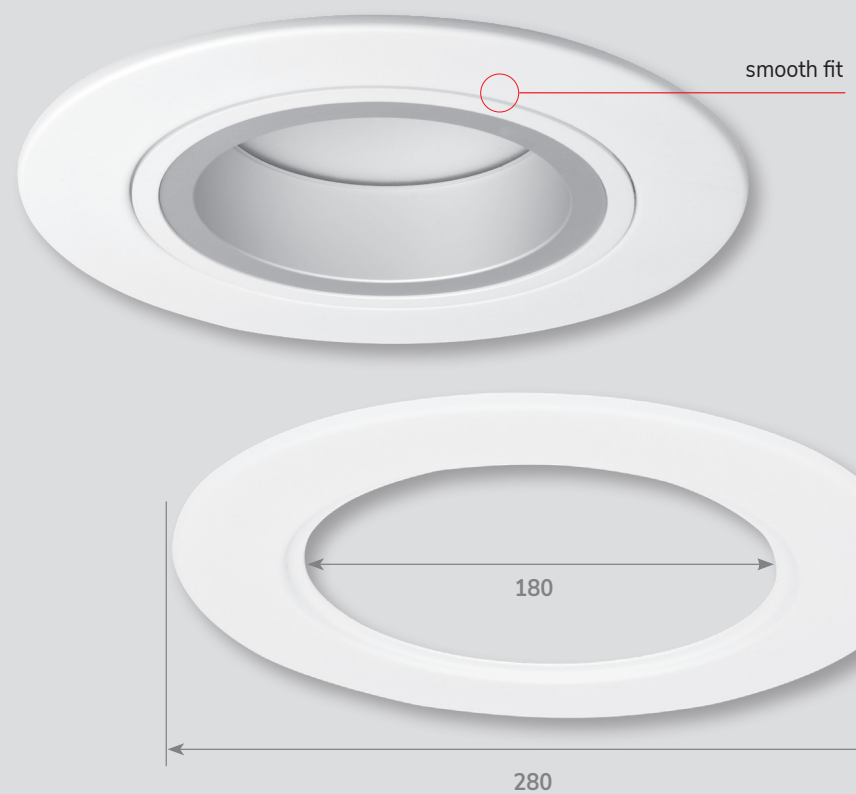

ADAPTIE-RING / CORRECTION RING 61380-120-9003 / 61380-150-9003

ADAPTIE-RING / CORRECTION RING 61380-195-9003

STOFKAP / DUST COVER 61396-120 / 150 / 195

CORROSIEBESTENDIGE RING IP65 /
CORROSION RESISTANT RING IP65

Specially designed acrylic cover ring for use above swimming pools and wet areas.
62013.zwembad

VOLLEDIGE AFDICHTING /
COMPLETE SEALING

61397 150 9003
size color

DIAGONALE BEVESTIGING
VOOR SCHUINE PLAFONDS
DIAGONAL ATTACHMENT
FOR SLOPED CEILINGS
68307-205 16 9003