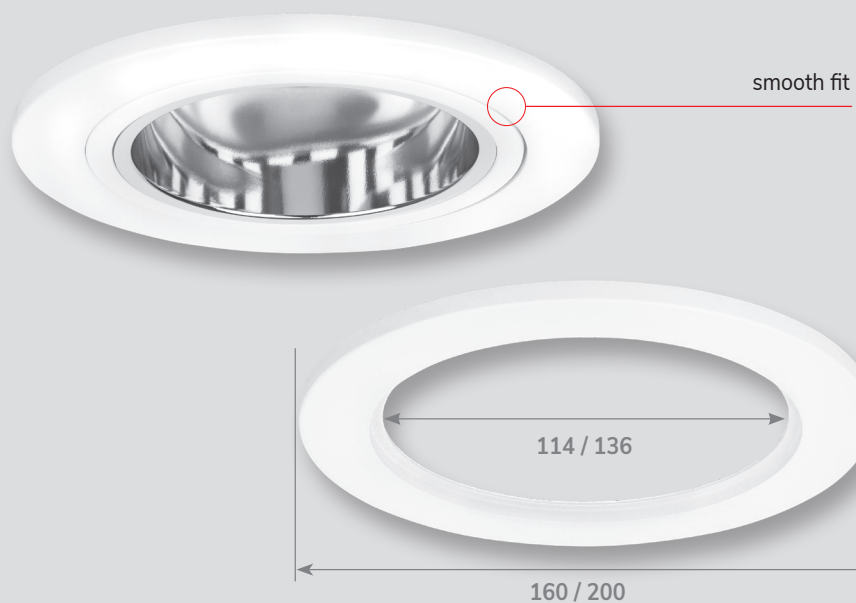

ADAPTIE-RING / CORRECTION RING 61380-120-9003 / 61380-150-9003

ADAPTIE-RING / CORRECTION RING 61380-195-9003

STOFKAP / DUST COVER 61396-120 / 150 / 195

CORROSIEBESTENDIGE RING IP65 /
CORROSION RESISTANT RING IP65

Specially designed acrylic cover ring for use above swimming pools and wet areas.
62013.zwembad

VOLLEDIGE AFDICHTING /
COMPLETE SEALING

61397 150 9003
size color

DIAGONALE BEVESTIGING
VOOR SCHUINE PLAFONDS
DIAGONAL ATTACHMENT
FOR SLOPED CEILINGS
68307-205 16 9003