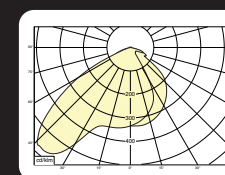

62022W.09.30.WS

9w 3000k 1190lm

ηLB 78,1%

melis lighting