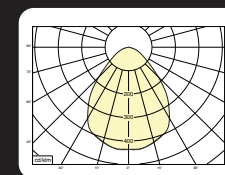

Marici 240 Specular

IP44-65

Ronde LED downlight met een lage inbouwhoogte. Voorzien van decoratieve aluminium (99,9%) hoogglans reflector (UGR<19). Gesatineerde PS Microprisma afscherming voor extra comfort. Zeer brede bundel (83°) en hoge efficiency (max 135lm/w) met CRI>80. Wit gelakte (RAL 9003) aluminium behuizing. Zeer geschikt als basis verlichting in gangen of kantoren. Wordt geleverd inclusief externe driver. Directe aansluiting op 220-240VAC. Onderhoudsarm en hoge levensduurverwachting. Kleur stabiliteit, Mac Adam <3. Vijf jaar garantie.

Round LED downlight with shallow build-in height. High gloss aluminium reflector (99,9%) (UGR<19) with specular finish. Extra wide beam angle (83°) and high efficiency (max 135lm/w) with CRI>80. Satinated PS Microprism diffuser for high comfort. White painted aluminum die cast body (RAL9003). Very suitable as general lighting in hallways and offices. Delivered including external driver. Direct connection to 220-240VAC. Low maintenance and high life expectancy. Colour stability, Mac Adam <3. Fast and easy mounting with springs. Five years warranty.