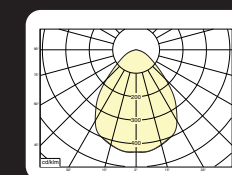

Options:

- GST18i5® connector
- Different RAL color
- IP65