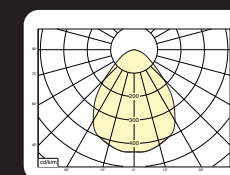

Options:

- GST18i3® connector + BST14i2 connector
- GST18i5® connector
- Different RAL color
- IP65