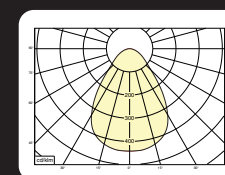

Levensduurverwachting (uren)

Life expectancy (hours)

Watt	L80B10	L90B10
9	168.000	79.000
12	166.000	78.000
18	149.000	70.000
25	135.000	64.000
33	120.000	57.000
39	115.000	54.000