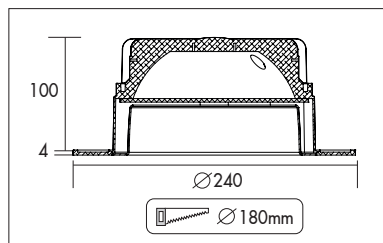

RGB and tunable white modular LED downlight with low build-in height and a satinated PS Microprism diffuser. Wide beam angle (>74°) and low glare at maximum power (UGR<18). Matt aluminum reflector. Build-in RGB + tuneable white LED technology (>100lm/w, 2500-7000k, CRI>90). RGB dimming 0-100%, CCT dimming 5-100%. Controllable over DALI DT8 protocol (only 1 bus adress per luminaire). White painted aluminium die cast body (RAL9003). Ideal for schools, museums, theaters and hospitals. Including DALI driver. Direct connection to 48VDC or 220-240VAC. Very high initial colour stability, Mac Adam <1. Low maintenance and high life expectancy (50.000 hours L90B10). Fast and easy mounting with springs. Five years warranty.

Wattage Watts	Lumen* Lumen*	CRI CRI	Gewicht (kg) Weight (kg)	48VDC 48VDC	220-240VAC 220-240VAC	Casambi Casambi
22w	1680	>90	1,5	62022W.22D.RGBM	62022W.22A.RGBM	62022W.22C.RGBM
31w	2190	>90	1,5	62022W.31D.RGBM	62022W.31A.RGBM	62022W.31C.RGBM
50w	2920	>90	1,5	62022W.50D.RGBM	62022W.50A.RGBM	62022W.50C.RGBM

* Lichtstroom van armatuur, tolerantie van +/- 10%

* Luminaire luminous flux, tolerance of +/- 10%