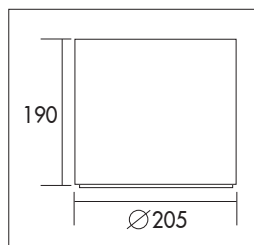

Wattage Watts	Kleur Colour	Lumen* Lumen*	Amperage (mA) Amperage (mA)	kg	Noodvoorz. (u) Emergency (h)	Artikel nr. Article no.	Dimbaar (1-10V) Dimmable (1-10V)	Dali Dali	Casambi Casambi
9w	3000k	1215	250	2,8	1	62020WPN.00	62020WPN.01	62020WPN.02	62020WPN.05
12w	3000k	1690	350	2,8	1	62006WPN.00	62006WPN.01	62006WPN.02	62006WPN.05
18w	3000k	2370	500	2,8	1	62017WPN.00	62017WPN.01	62017WPN.02	62017WPN.05
25w	3000k	3235	700	2,8	1	62010WPN.00	62010WPN.01	62010WPN.02	62010WPN.05
33w	3000k	4045	900	2,8	1	62015WPN.00	62015WPN.01	62015WPN.02	62015WPN.05
9w	4000k	1280	250	2,8	1	62021WPN.00	62021WPN.01	62021WPN.02	62021WPN.05
12w	4000k	1780	350	2,8	1	62007WPN.00	62007WPN.01	62007WPN.02	62007WPN.05
18w	4000k	2490	500	2,8	1	62018WPN.00	62018WPN.01	62018WPN.02	62018WPN.05
25w	4000k	3395	700	2,8	1	62012WPN.00	62012WPN.01	62012WPN.02	62012WPN.05
33w	4000k	4250	900	2,8	1	62016WPN.00	62016WPN.01	62016WPN.02	62016WPN.05

* Lichtstroom van armatuur, tolerantie van +/- 10%

* Luminaire luminous flux, tolerance of +/- 10%

Opties:

- Vlees, Brood of Crisp white (2700k of 3500k)
- 90CRI of 97CRI

Opties:

- Meat, Bread or Crisp white (2700k or 3500k)
- 90CRI or 97CRI