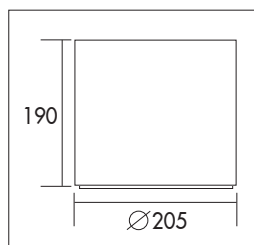

Marici 205-190 DARKLIGHT SUSPENDED

PENDEL ARMATUREN SUSPENDED LUMINAIRES

Ronde LED pendel downlight. Voorzien van trompetvormige darklight reflector van 99,98% hoogglans aluminium met brede bundel (>77°) en hoge efficiency (max 142lm/w) met CRI>80. Zeer lage verblinding (UGR<19, 9-18w) en minimale helderheid door uniek darklight reflector ontwerp. Wit (RAL 9003) gelakte stalen behuizing. Wordt geleverd inclusief interne driver. Directe aansluiting op netspanning. Zeer goed toepasbaar in vides, kerken en moskeeën. Inclusief 3 meter snoer. Snelle en eenvoudige montage. Onderhoudsarm en hoge levensduurverwachting. Kleur stabiliteit, Mac Adam <3. Vijf jaar garantie.

Round suspended LED downlight. Trumpet shaped darklight reflector made of 99,98% specular aluminium with wide beam angle (>77°) with high efficiency (max 142lm/w) and CRI>80. Very low glare (UGR<19, 9-18w) and minimal brightness due to unique darklight reflector design. White painted steel body (RAL9003). Delivered including internal driver and connector block. Direct connection to mains. Ideal for lighting high rooms like lobby's, churches and mosques. Delivered including 3 meter cable. Low maintenance and high life expectancy. Colour stability, Mac Adam <3. Fast and easy mounting. Five years warranty.