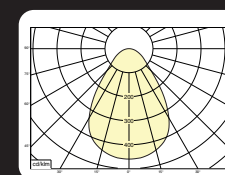

Options:

- GST18i3 connector + BST14i2 connector
- GST18i5 connector
- Different RAL color
- IP65

62009W.31D.RGBW

31w 2220lm
ηLB 74%

melis lighting