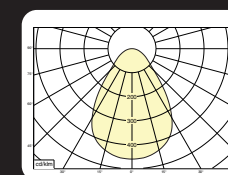

Options:

- GST18i3® connector + BST14i2 connector
- GST18i5® connector
- Different RAL color
- IP65