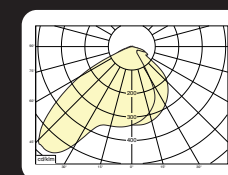

Options:

- GST18i3® connector + BST14i2 connector
- GST18i5® connector
- Different RAL color
- IP65