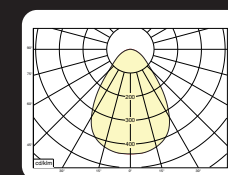

Options:

- GST18i5® connector
- Different RAL color
- IP65

62009W.17.TRW

17w 1800-2700-6500K 970-1422-1483 lm
ηLB 73%

melis lighting