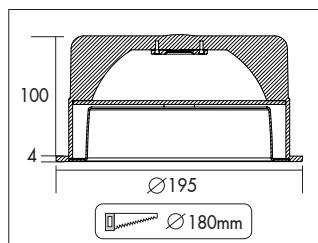

RGB and tunable white modular LED downlight with low build-in height and a satinated PS Microprism diffuser. Wide beam angle (83°) and low glare at maximum power (UGR<19). Specular aluminum reflector. Build-in RGB + tuneable white LED technology (>100lm/w, 2500-7000k, CRI>90). RGB dimming 0-100%, CCT dimming 5-100%. Controllable over DALI DT8 protocol (only 1 bus adress per luminaire). White painted aluminum die cast body (RAL9003). Ideal for schools, museums, theaters and hospitals. Delivered including DALI driver. Direct connection to 48VDC or 220-240VAC. Very high initial colour stability, Mac Adam <1. Low maintenance and high life expectancy (50.000 hours L90B10). Fast and easy mounting with springs. Five years warranty.

Wattage Watts	Lumen* Lumen*	CRI CRI	Gewicht (kg) Weight (kg)	48VDC 48VDC	220-240VAC 220-240VAC	Casambi Casambi
22w	1840	>90	1,5	62009W.22D.RGB	62009W.22A.RGB	62009W.22C.RGB
31w	2400	>90	1,5	62009W.31D.RGB	62009W.31A.RGB	62009W.31C.RGB
50w	3200	>90	1,5	62009W.50D.RGB	62009W.50A.RGB	62009W.50C.RGB

* Lichtstroom van armatuur, tolerantie van +/- 10%

* Luminaire luminous flux, tolerance of +/- 10%