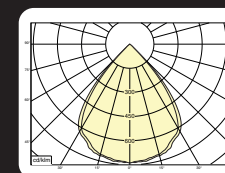

Levensduurverwachting (uren)

Life expectancy (hours)

Watt	L80B10	L90B10
9	168.000	79.000
12	166.000	78.000
18	149.000	70.000
25	135.000	64.000
33	120.000	57.000
39	115.000	54.000