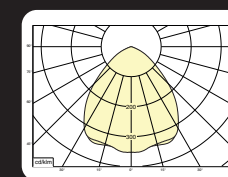

Options:

- 1,5m cable with Shuko 3-pin plug
- 0,5 meter cable + GST18i3® connector (non - dimmable)
- 0,5 meter cable + GST18i3® and BST14i2 connector (dim)
- 0,5 meter cable + GST18i5® Blue connector male (dim)
- Different RAL color
- 2700k, 3500k, 5000k or higher CRI values 90/97
- Meat, bread or Crisp White
- IP65