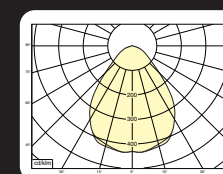

Levensduurverwachting (uren) Life expectancy (hours)

Watt	L90B10
5	80.000
9	79.000
12	78.000
18	70.000
25	64.000

23013WPN.09.30

9w 3000k 1125lm
ηLB 74%

melis lighting