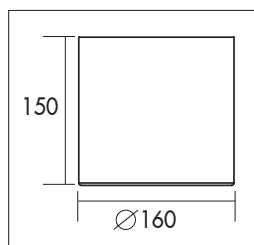

Marici 160-150 SPECULAR SUSPENDED

Ronde LED pendel downlight. Voorzien van decoratieve aluminium (99,9%) hoogglans reflector (UGR<22). Zeer brede bundel (>80,0°) en hoge efficiency (max 125lm/w) met CRI>80. Gesatineerde PS Microprisma afscherming voor extra comfort. Wit gelakte (RAL 9003) stalen behuizing. Wordt geleverd inclusief interne driver. Directe aansluiting op netspanning. Zeer geschikt als basis verlichting in gangen, kantoren, vides, kerken en moskeeën. Inclusief 3 meter snoer. Snelle en eenvoudige montage. Onderhoudsarm en hoge levensduurverwachting. Kleur stabiliteit, Mac Adam <3. Vijf jaar garantie.

Round suspended LED downlight. High gloss aluminium reflector (99,9%) with specular finish (UGR<22). Extra wide beam angle (>80,0°) and high efficiency (max 125lm/w) with CRI>80. Satinated PS Microprism diffuser for high comfort. White painted steel body (RAL9003). Direct connection to mains. Very suitable as general lighting in hallways, offices, high rooms like lobby's, churches and mosques. Including 3 meter cable. Low maintenance and high life expectancy. Colour stability, Mac Adam <3. Fast and easy mounting. Five years warranty.