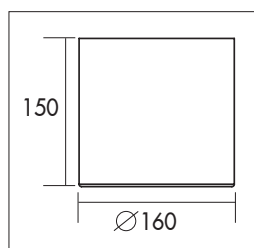

Opties:

- Vlees, Brood of Crisp white (2700k of 3500k)
- 90CRI of 97CRI

Opties:

- Meat, Bread or Crisp white (2700k or 3500k)
- 90CRI or 97CRI