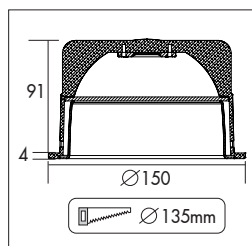

RGB and tunable white modular LED downlight with low build-in height and a satinated PS Microprism diffuser. Wide beam angle (>68°) and low glare at maximum power (UGR<21). White painted aluminium reflector. Build-in RGB + tuneable white LED technology (>100lm/w, 2500-7000k, CRI>90). RGB dimming 0-100%, CCT dimming 5-100%. Controllable over DALI DT8 protocol (only 1 bus adress per luminaire). White painted die cast aluminum body (RAL9003). Ideal for schools, museums, theaters and hospitals. Delivered including DALI driver. Direct connection to 48VDC or 220-240VAC. Very high initial colour stability, Mac Adam <1. Low maintenance and high life expectancy (50.000 hours L90B10). Fast and easy mounting with springs. Five years warranty.

Wattage Watts	Lumen* Lumen*	CRI CRI	Gewicht (kg) Weight (kg)	48VDC 48VDC	220-240VDC 220-240VDC	Casambi Casambi
22w	1690	>90	0,9	23013W.22D.RGBW	23013W.22A.RGBW	23013W.22C.RGBW
31w	2180	>90	0,9	23013W.31D.RGBW	23013W.31A.RGBW	23013W.31C.RGBW

* Lichtstroom van armatuur, tolerantie van +/- 10%

* Luminaire luminous flux, tolerance of +/- 10%