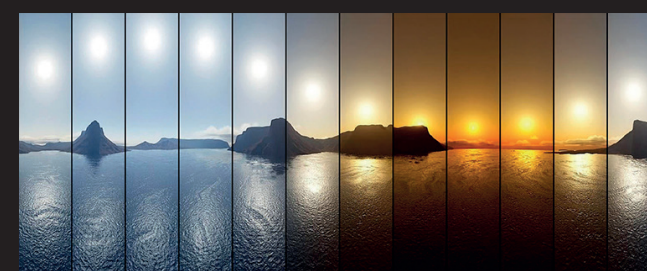

Options:

- GST18i3® connector + BST14i2 connector
- GST18i5® connector
- Different RAL color
- IP65