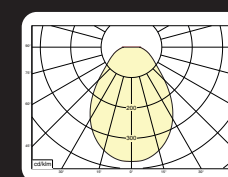

Options:

- GST18i3® connector + BST14i2 connector
- GST18i5® connector
- Different RAL color
- IP65