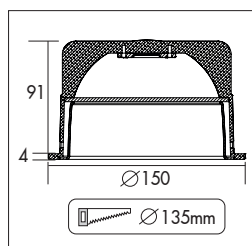

RGB and tunable white modular LED downlight with low build-in height and satinated PS Microprism for high comfort. Wide beam angle (>80°) and low glare at maximum power (UGR<22). Specular aluminium reflector. Build-in RGB + tuneable white LED technology (>100lm/w, 2500-7000k, CRI>90). RGB dimming 0-100%, CCT dimming 5-100%. Controllable over DALI DT8 protocol (only 1 bus adress per luminaire). White painted die cast aluminum body (RAL9003). Ideal for schools, museums, theaters and hospitals. Delivered including external DALI driver. Direct connection to 48VDC or 220-240VAC. Very high initial colour stability, Mac Adam <1. Low maintenance and high life expectancy (50.000 hours L90B10). Fast and easy mounting with springs. Five years warranty.

Wattage Watts	Lumen* Lumen*	CRI CRI	Gewicht (kg) Weight (kg)	48VDC 48VDC	220-240VAC 220-240VAC	Casambi Casambi
22w	1775	>90	0,9	23013W.22D.RGB	23013W.22A.RGB	23013W.22C.RGB
31w	2310	>90	0,9	23013W.31D.RGB	23013W.31A.RGB	23013W.31C.RGB

* Lichtstroom van armatuur, tolerantie van +/- 10%

* Luminaire luminous flux, tolerance of +/- 10%