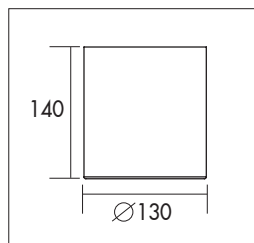

Marici 130-140 WHITE SUSPENDED

PENDEL ARMATUREN SUSPENDED LUMINAIRES

Ronde LED pendel downlight. Voorzien van decoratieve aluminium (99,9%) witte reflector (UGR<21). Brede bundel (>66,0°) en hoge efficiency (max 126lm/w) met CRI>80. Gesatineerde PS Microprisma afscherming voor extra comfort. Wit gelakte (RAL 9003) stalen behuizing. Wordt geleverd inclusief interne driver. Directe aansluiting op netspanning. Zeer geschikt als basis verlichting in gangen, kantoren, vides, kerken en moskeeën. Inclusief 3 meter snoer. Snelle en eenvoudige montage. Onderhoudsarm en hoge levensduurverwachting. Kleur stabiliteit, Mac Adam <3. Vijf jaar garantie.

Round suspended LED downlight. High gloss aluminium reflector (99,9%) with white finish (UGR<21). Wide beam angle (>66,0°) and high efficiency (max 126lm/w) with CRI>80. Satinated PS Microprism diffuser for high comfort. White painted steel body (RAL9003). Direct connection to mains. Very suitable as general lighting in hallways, offices, high rooms like lobby's, churches and mosques. Including 3 meter cable. Low maintenance and high life expectancy. Colour stability, Mac Adam <3. Fast and easy mounting. Five years warranty.